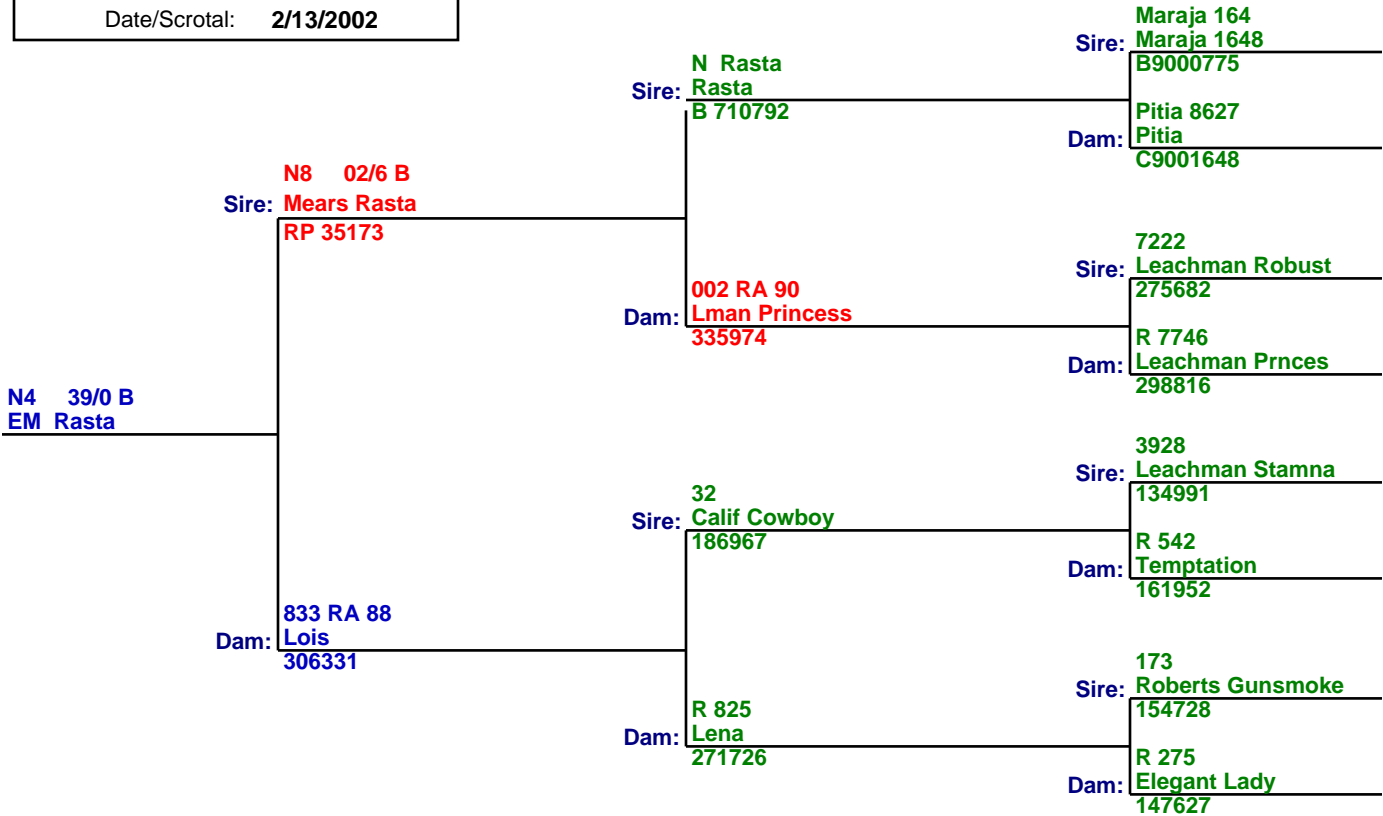

Performance Pedigree

EM

Bull ID **N4 39/0 B**

Registration #:

Animal Name: **EM Rasta**

Date of Birth: **12/11/1999**

Birth Weight:	85
Current Wt.:	
Weigh Date:	
Adj. WW:	683
Adj. YW:	1,164
Scrotal Meas.:	40
Date/Scrotal:	2/13/2002

Performance Pedigree

EM

Bull ID **NB6 66/0 B**

Registration #: **00-0104 B**

Animal Name: **EM Rasta**

Date of Birth: **2/14/2000**

Birth Weight:	88
Current Wt.:	
Weigh Date:	
Adj. WW:	567
Adj. YW:	913
Scrotal Meas.:	26
Date/Scrotal:	2/13/2001