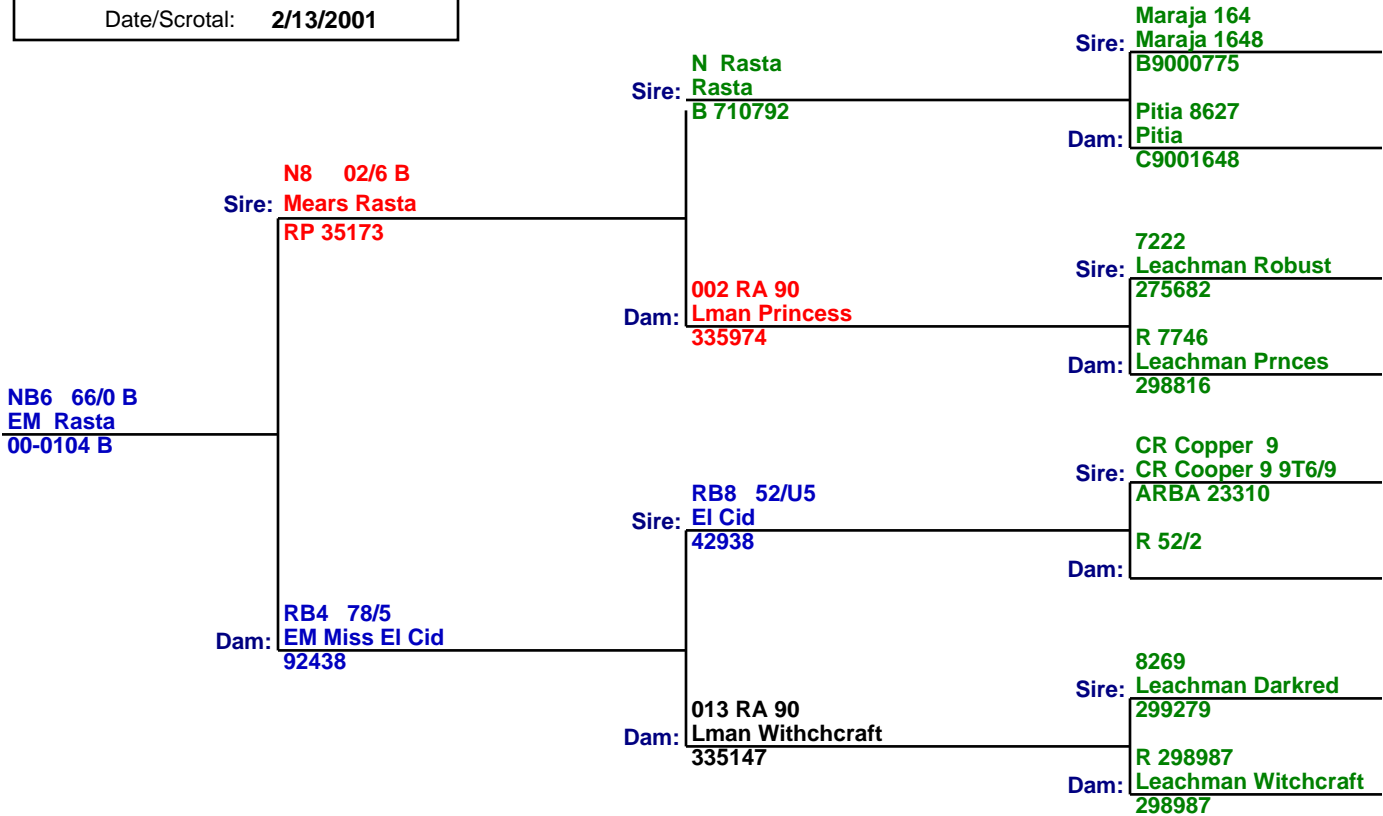

Performance Pedigree

EM

Bull ID **NB6 66/0 B**

Registration #: **00-0104 B**

Animal Name: **EM Rasta**

Date of Birth: **2/14/2000**

Birth Weight:	88
Current Wt.:	
Weigh Date:	
Adj. WW:	567
Adj. YW:	913
Scrotal Meas.:	26
Date/Scrotal:	2/13/2001

Performance Pedigree

EM

Bull ID **RB4 2/7 B**

Registration #: **96200**

Animal Name: **Leachman Mears**

Date of Birth: **8/10/1996**

Birth Weight:	70
Current Wt.:	
Weigh Date:	
Adj. WW:	660
Adj. YW:	1,444
Scrotal Meas.:	0
Date/Scrotal:	