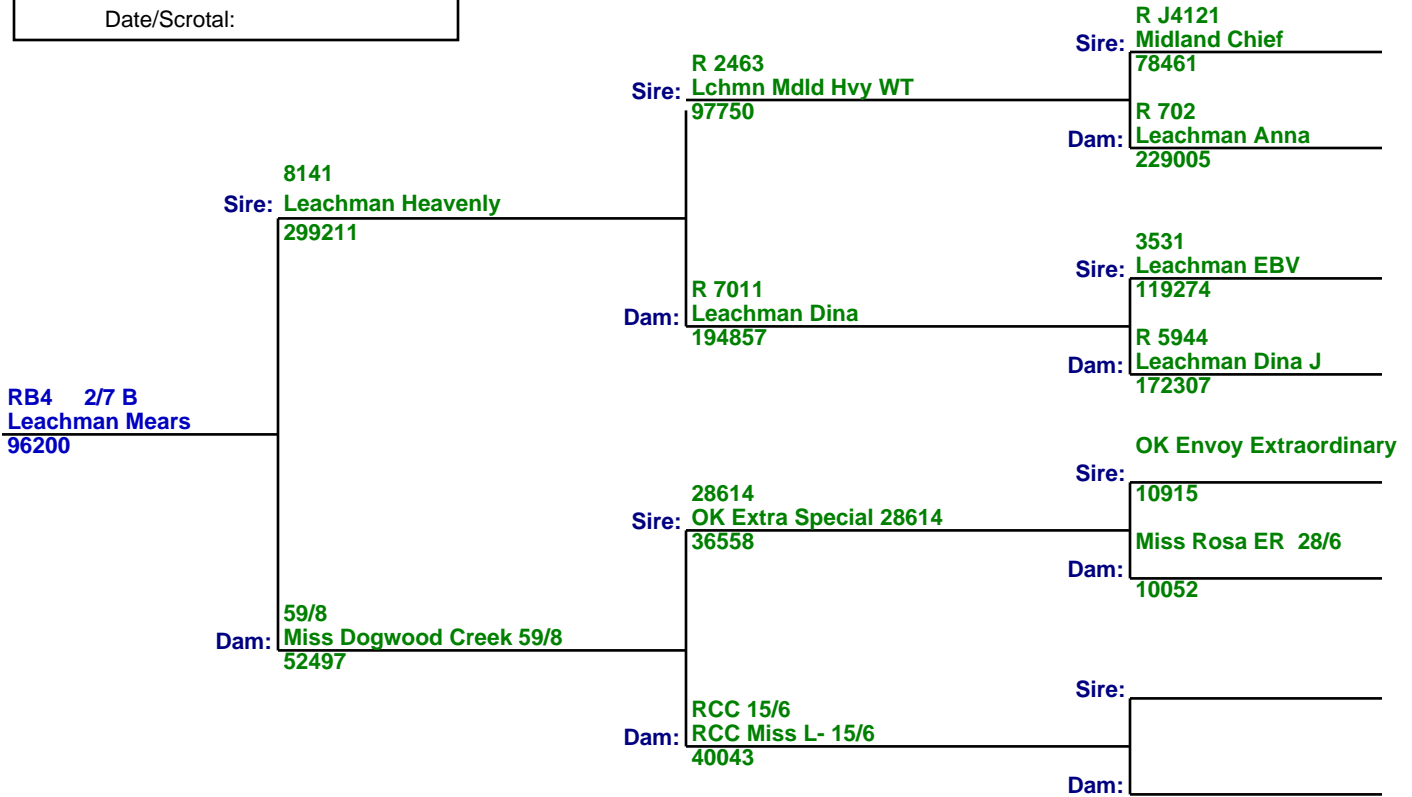

Weaning Data

Wean Date:	8/21/2000	Weight Per Day of Age (WDA)/Wean:	2.80
Age Weaning:	189	Weight Per Day of Age (WDA)/Year:	2.50
Wean Mgt. Code:		Weight Per Day of Age (WDA)/Current:	
Adj. Wean Weight:	567	Average Daily Gain (ADG)/Wean:	2.34
		Average Daily Gain (ADG)/Year:	2.25
		Average Daily Gain (ADG)/Wean to Year:	2.15

Performance Pedigree

EM

Bull ID **RB4 2/7 B**

Registration #: **96200**

Animal Name: **Leachman Mears**

Date of Birth: **8/10/1996**

Birth Weight:	70
Current Wt.:	
Weigh Date:	
Adj. WW:	660
Adj. YW:	1,444
Scrotal Meas.:	0
Date/Scrotal:	

Weaning Data

Wean Date:		Weight Per Day of Age (WDA)/Wean:	
Age Weaning:		Weight Per Day of Age (WDA)/Year:	3.83
Wean Mgt. Code:	Dam Only	Weight Per Day of Age (WDA)/Current:	
Adj. Wean Weight:	660	Average Daily Gain (ADG)/Wean:	
		Average Daily Gain (ADG)/Year:	3.62
		Average Daily Gain (ADG)/Wean to Year:	