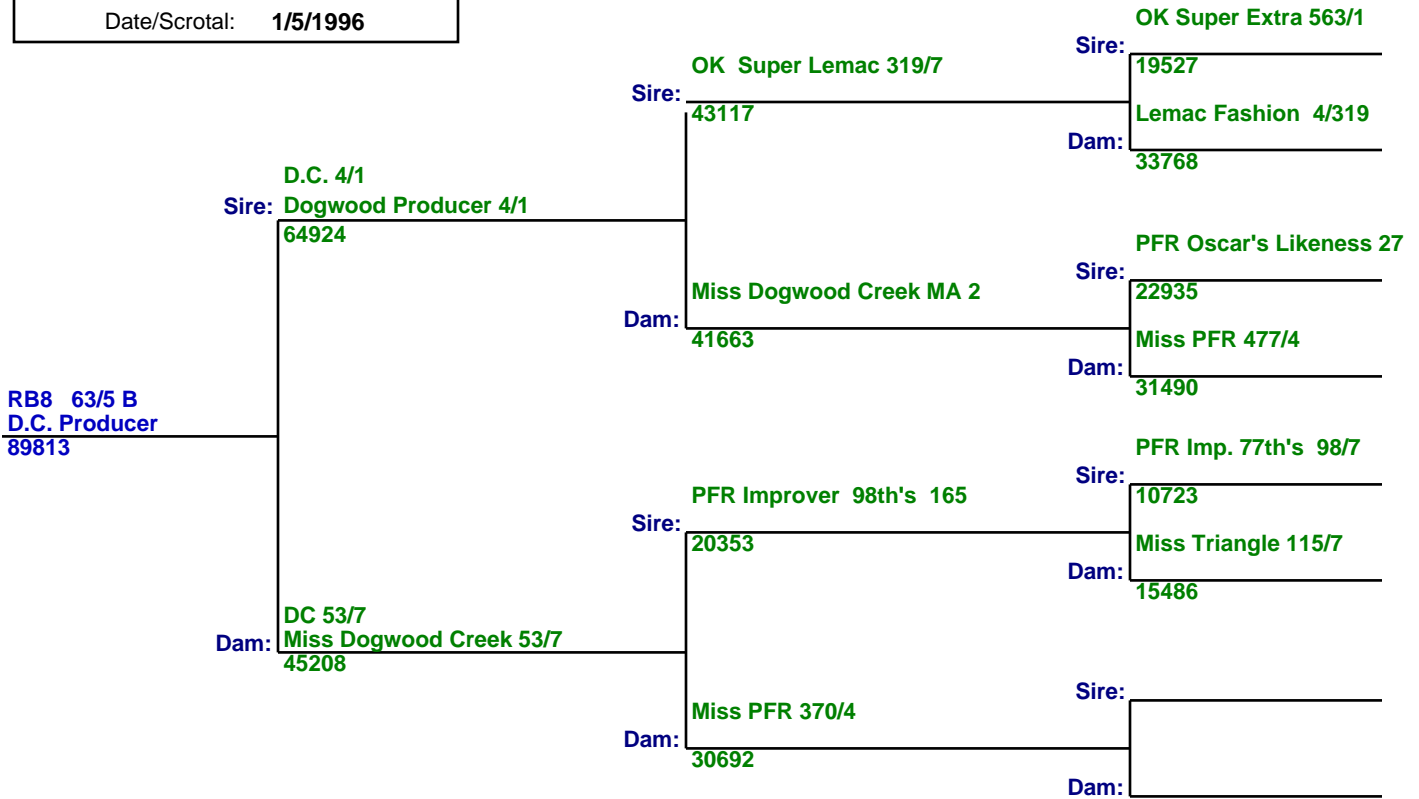

Performance Pedigree

EM

Bull ID **RB8 52/U5**

Registration #: **42938**

Animal Name: **EI Cid**

Date of Birth: **11/5/1986**

Birth Weight:	85
Current Wt.:	
Weigh Date:	
Adj. WW:	675
Adj. YW:	1,080
Scrotal Meas.:	42
Date/Scrotal:	

Weaning Data

Wean Date:		Weight Per Day of Age (WDA)/Wean:	3.31
Age Weaning:		Weight Per Day of Age (WDA)/Year:	
Wean Mgt. Code:	Dam Only	Weight Per Day of Age (WDA)/Current:	
Adj. Wean Weight:	675	Average Daily Gain (ADG)/Wean:	2.89
		Average Daily Gain (ADG)/Year:	
		Average Daily Gain (ADG)/Wean to Year:	

Performance Pedigree

EM

Bull ID **RB8 63/5 B**

Registration #: **89813**

Animal Name: **D.C. Producer**

Date of Birth: **1/21/1995**

Birth Weight:	75
Current Wt.:	2,280
Weigh Date:	4/20/1998
Adj. WW:	620
Adj. YW:	1,075
Scrotal Meas.:	45
Date/Scrotal:	1/5/1996

Weaning Data

Wean Date:	8/15/1995	Weight Per Day of Age (WDA)/Wean:	2.96
Age Weaning:	206	Weight Per Day of Age (WDA)/Year:	
Wean Mgt. Code:	Dam Only	Weight Per Day of Age (WDA)/Current:	1.92
Adj. Wean Weight:	620	Average Daily Gain (ADG)/Wean:	2.60
		Average Daily Gain (ADG)/Year:	
		Average Daily Gain (ADG)/Wean to Year:	