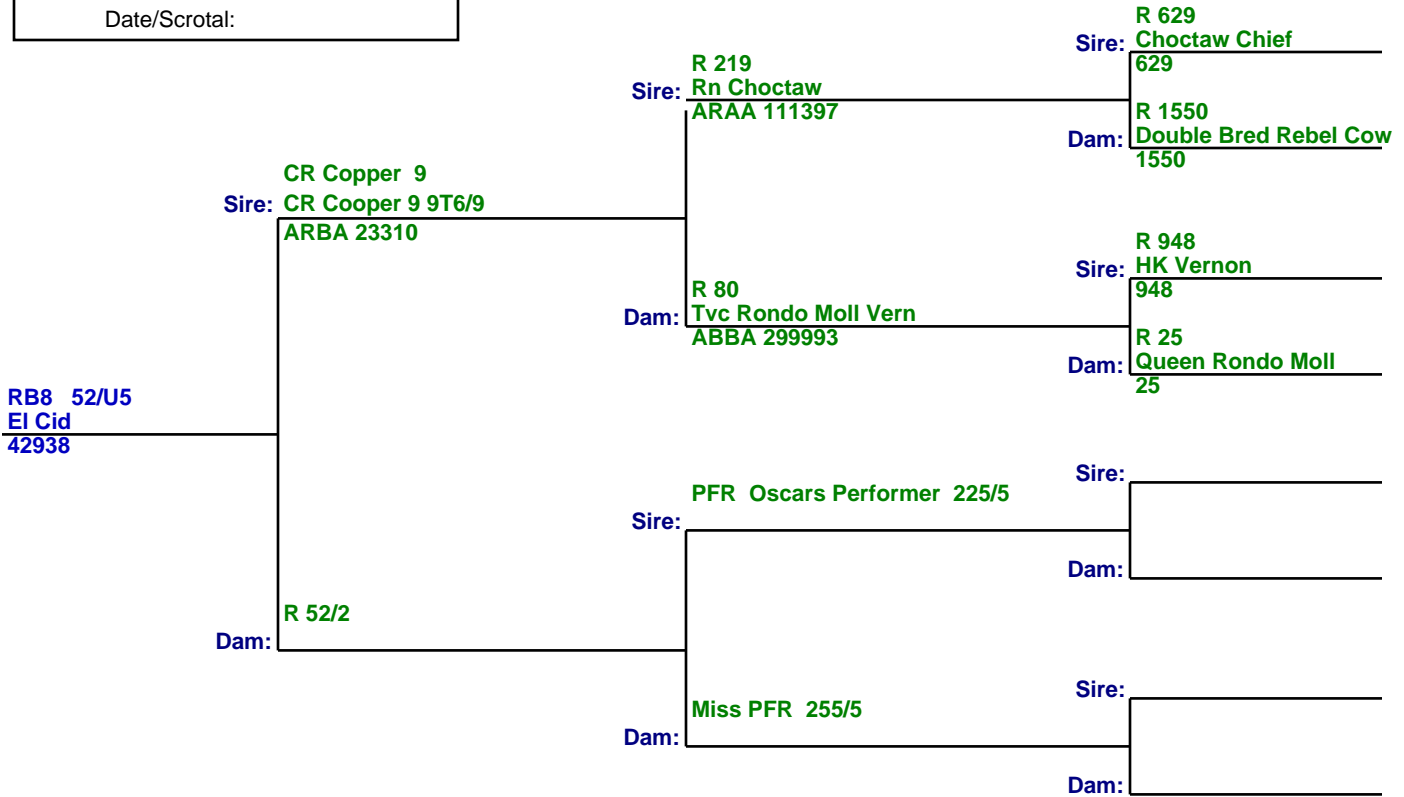

Performance Pedigree

EM

Bull ID **RB8 52/U5**

Registration #: **42938**

Animal Name: **EI Cid**

Date of Birth: **11/5/1986**

Birth Weight:	85
Current Wt.:	
Weigh Date:	
Adj. WW:	675
Adj. YW:	1,080
Scrotal Meas.:	42
Date/Scrotal:	